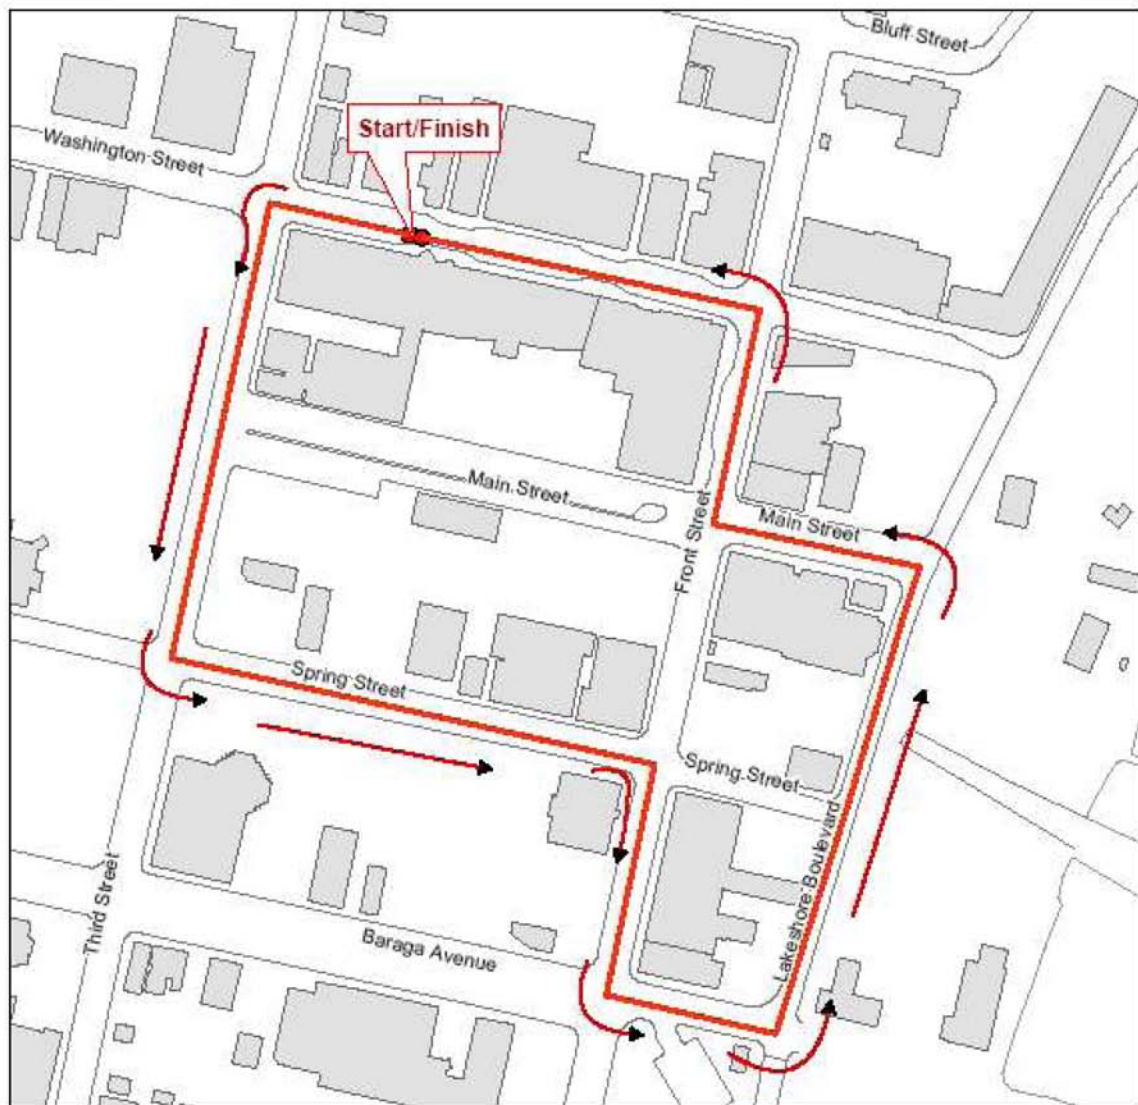

Superior Bike Fest

Twilight Criterium

City of Marquette
Engineering Department