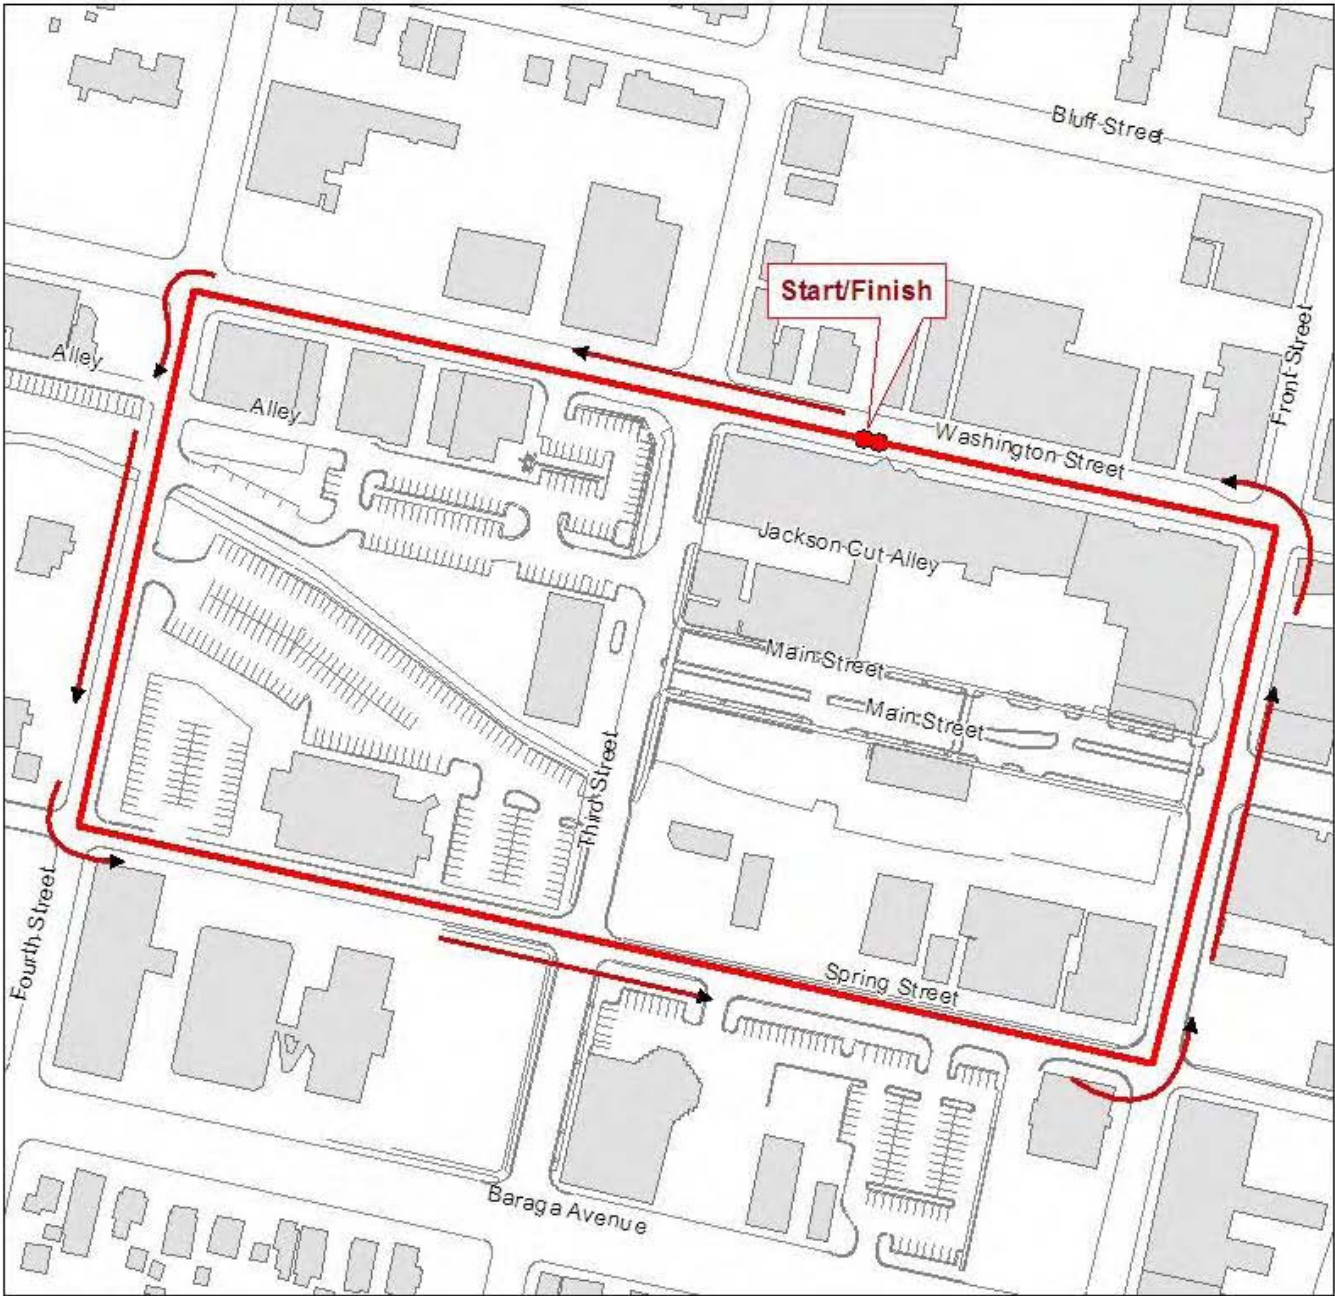

# TWILIGHT CRITERIUM COURSE

## Presented By The Landmark Inn

**LEGEND**

- Start/Finish
- Criterium Race Course
- Buildings
- Streets

**NORTH**

City of Duquesne  
Engineering Department